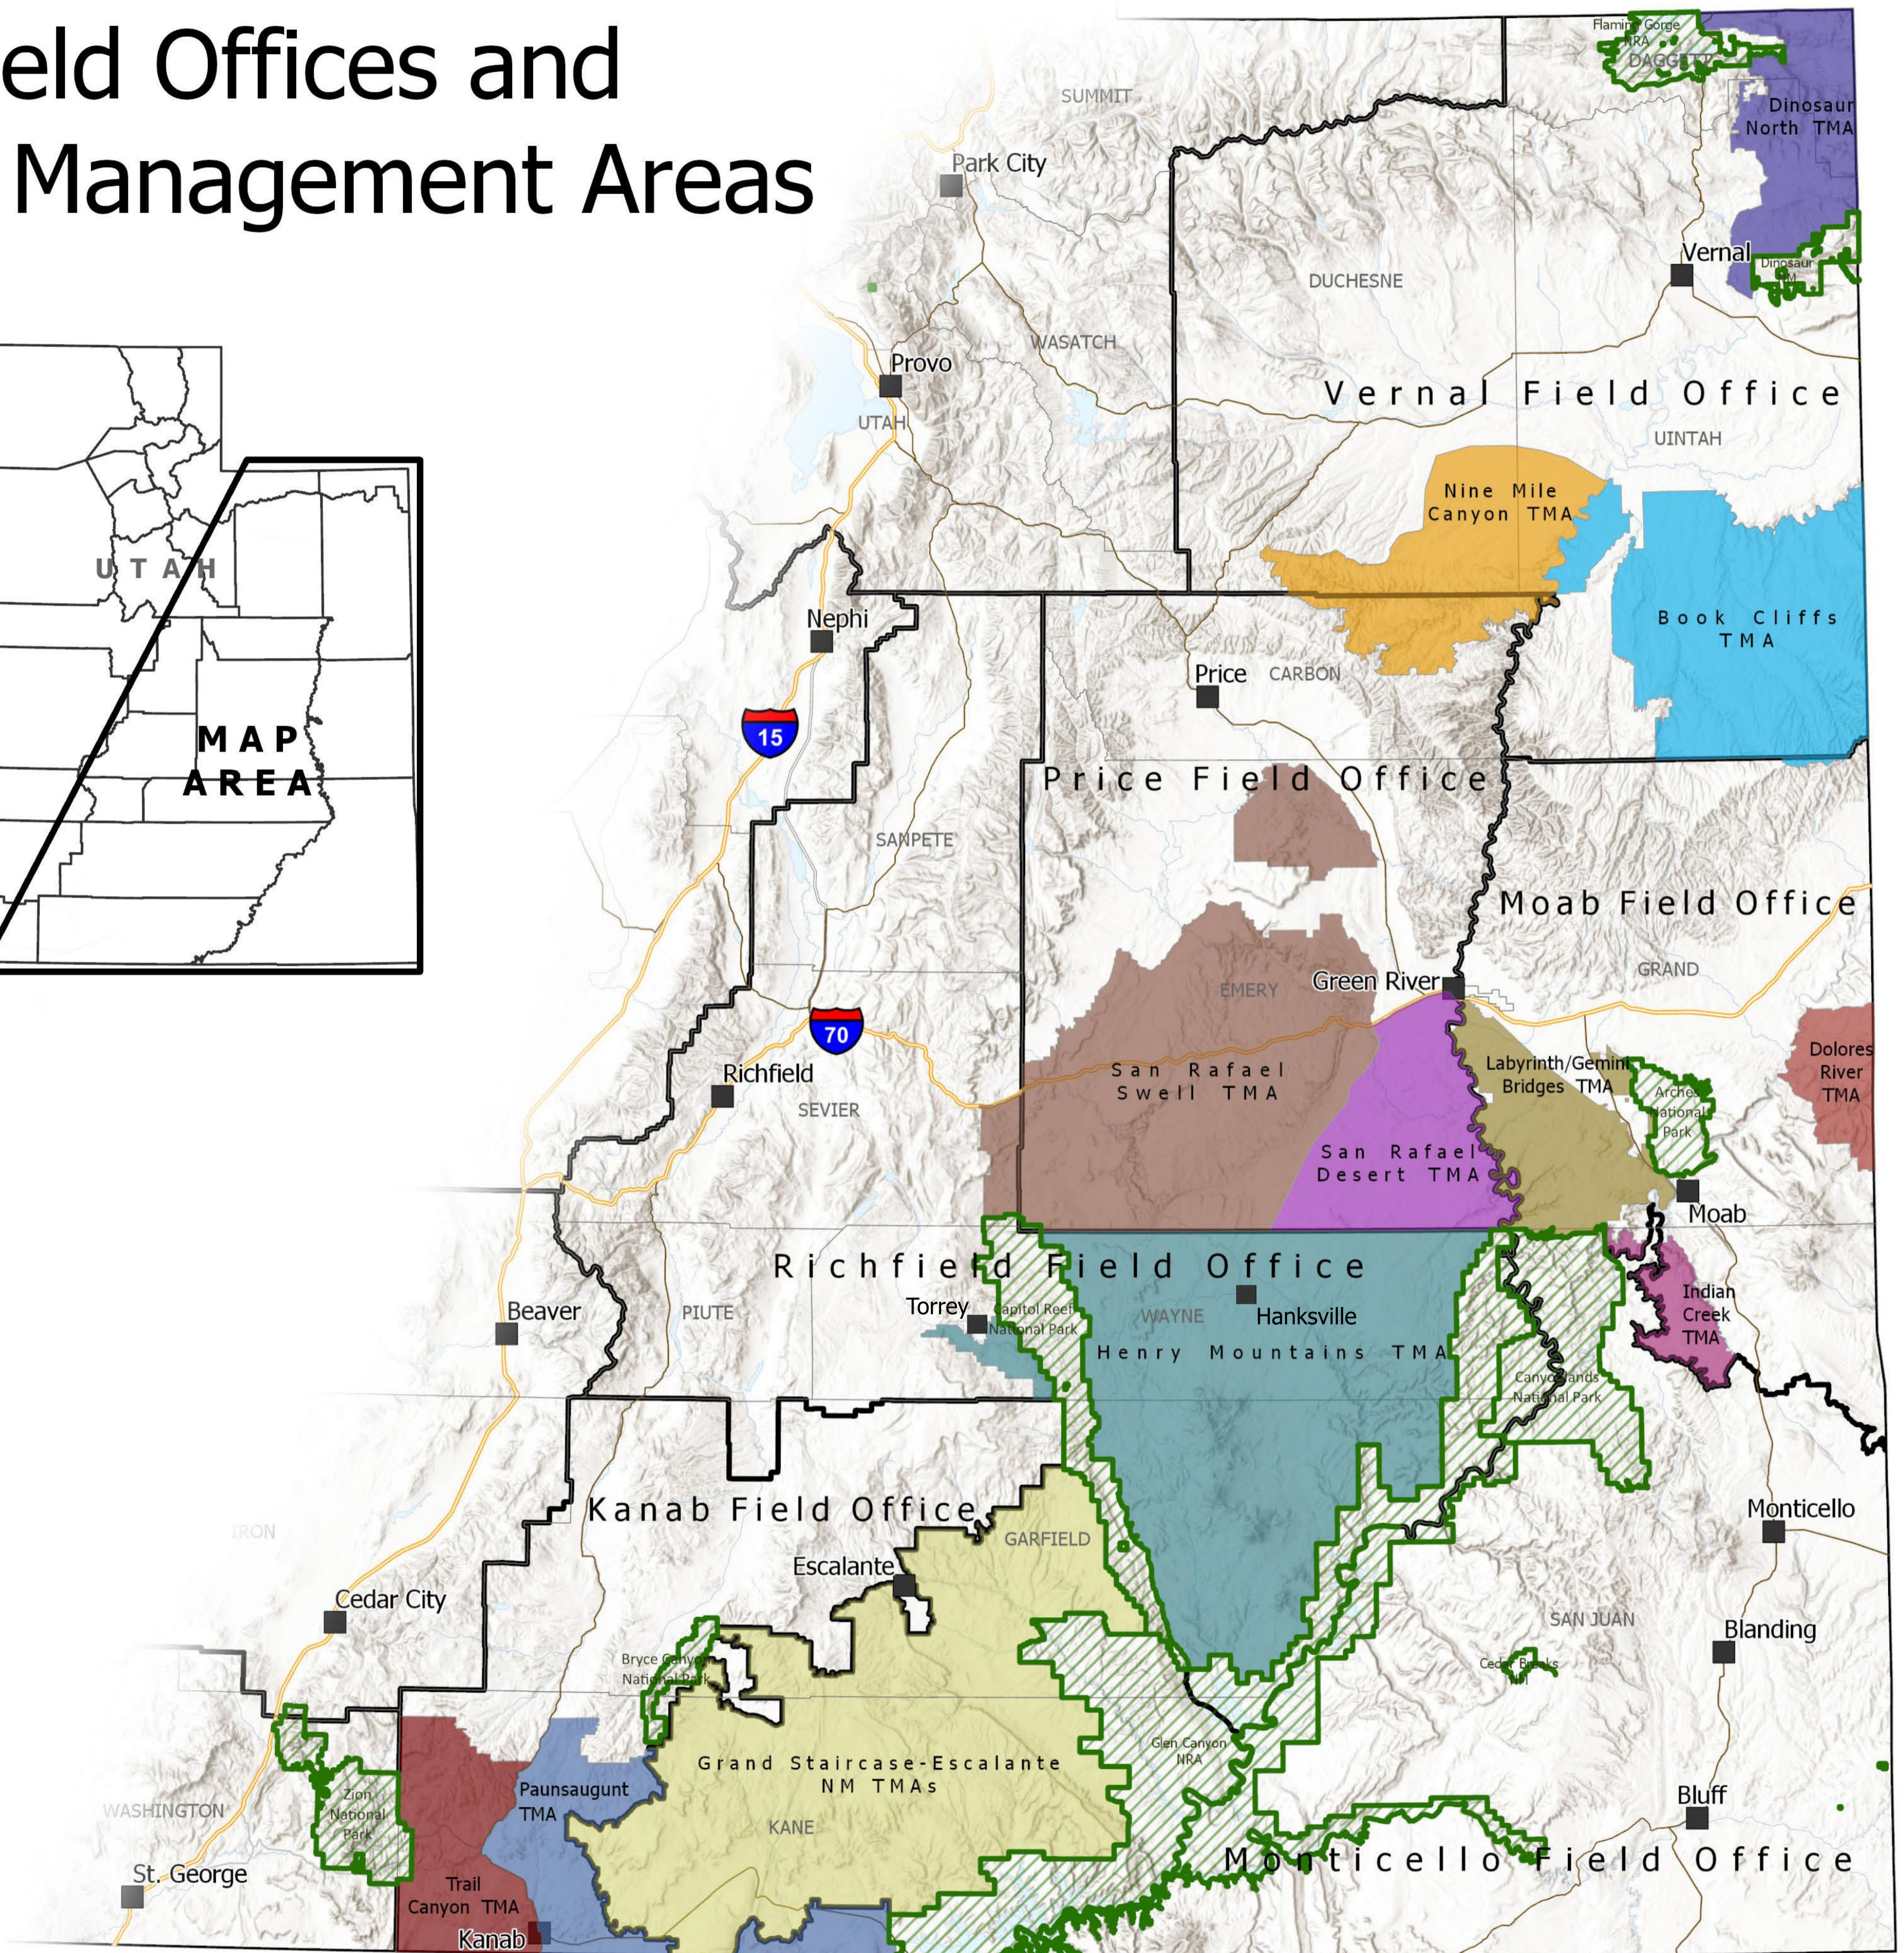

BLM Field Offices and Travel Management Areas

425 East 100 South
Salt Lake City, UT 84111
801 486 3161
www.suwa.org